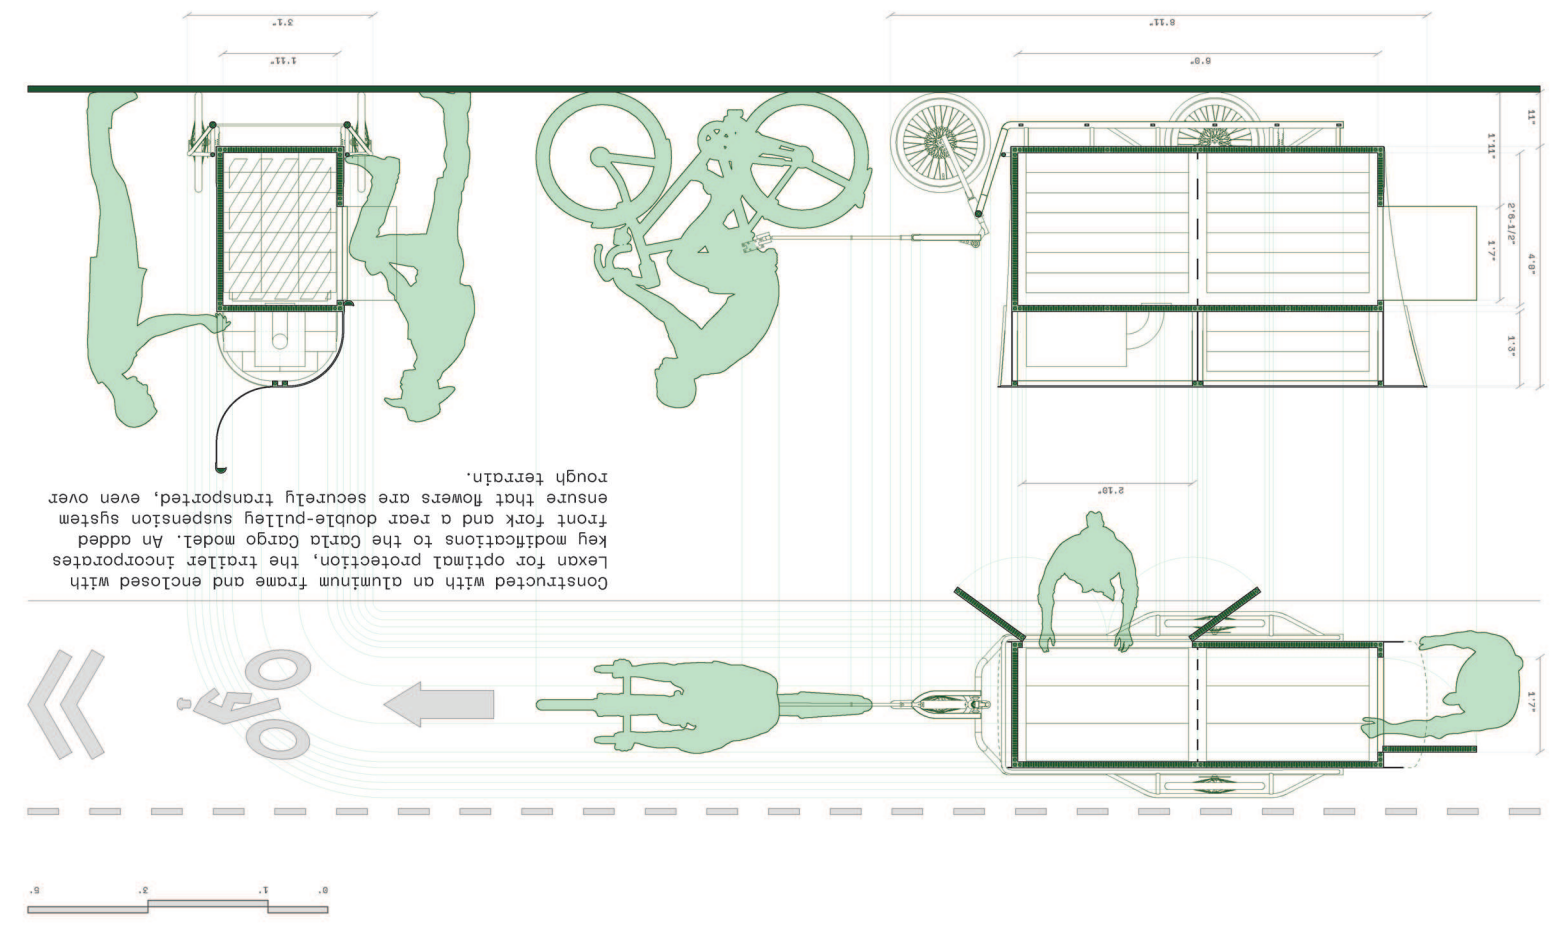

BOTANICAL BROTHERS FLOWER DELIVERY TRAILER PROPOSAL

BikePort presents a lightweight cargo trailer specifically designed for white-glove flower delivery. As an eco-friendly alternative to motorized transport, it includes an insulated enclosure that keeps flowers fresh year-round, regardless of weather conditions.